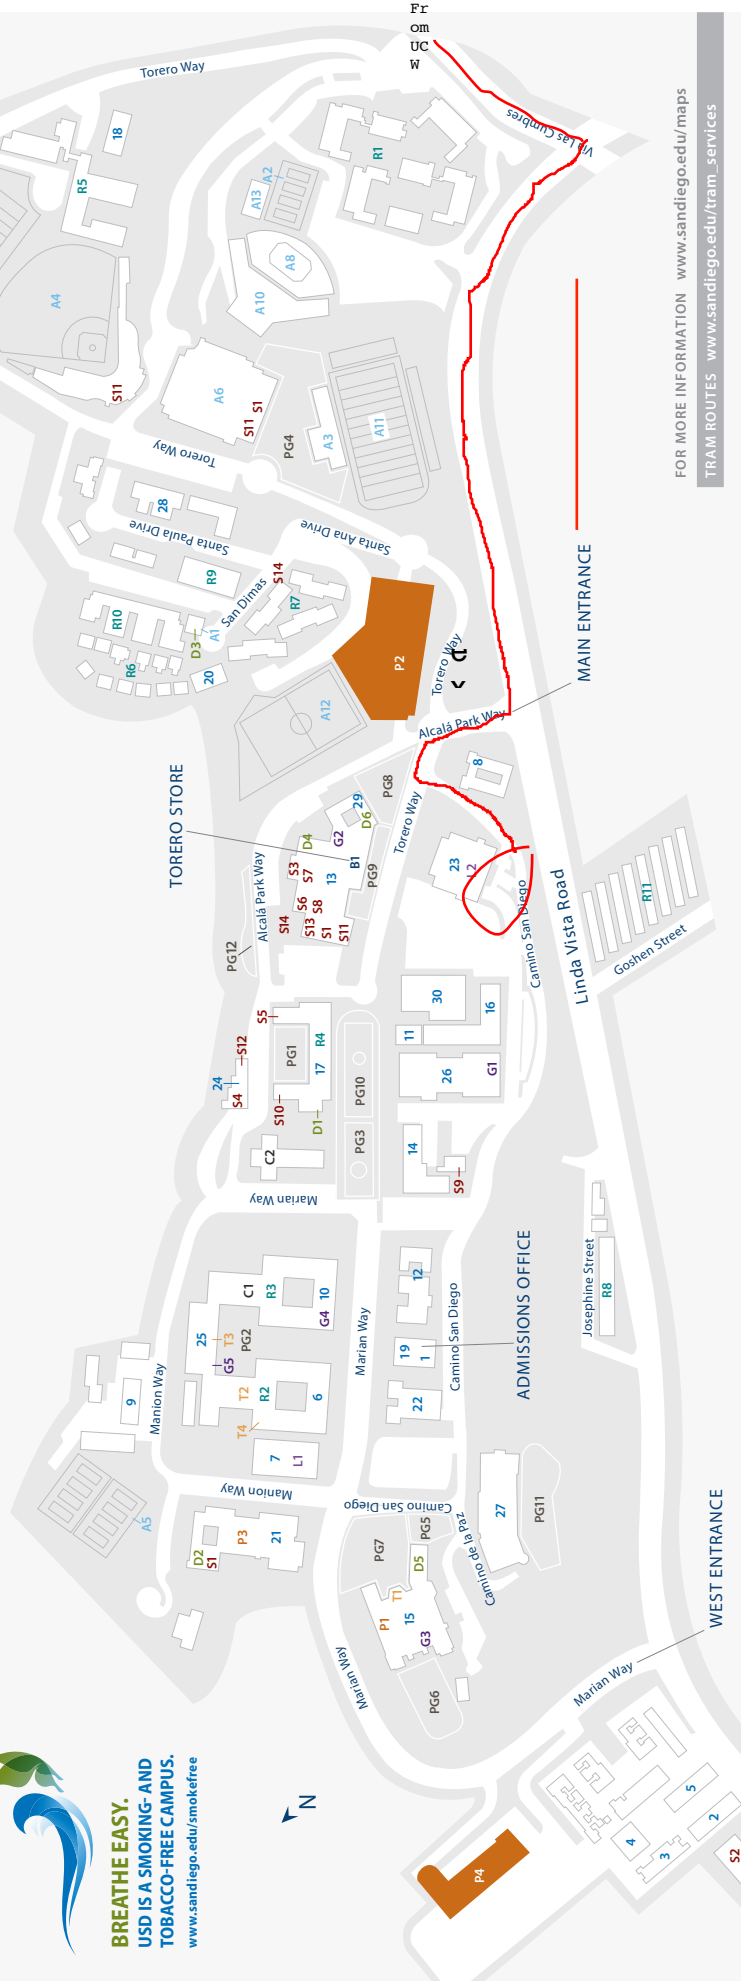

# Welcome to the University of San Diego

**BREATHE EASY.**  
 USD IS A SMOKING- AND  
 TOBACCO-FREE CAMPUS.  
[www.sandiego.edu/smokefree](http://www.sandiego.edu/smokefree)

Directions from Univ. Canyon West  
 1. Use Alcalá Park Way entrance.  
 2. Turn left after the guard house, onto Torero Way.  
 3. Turn right, onto Camino San Diego.  
 4. Park behind Bldg. 23, Pardee Legal Research Center.